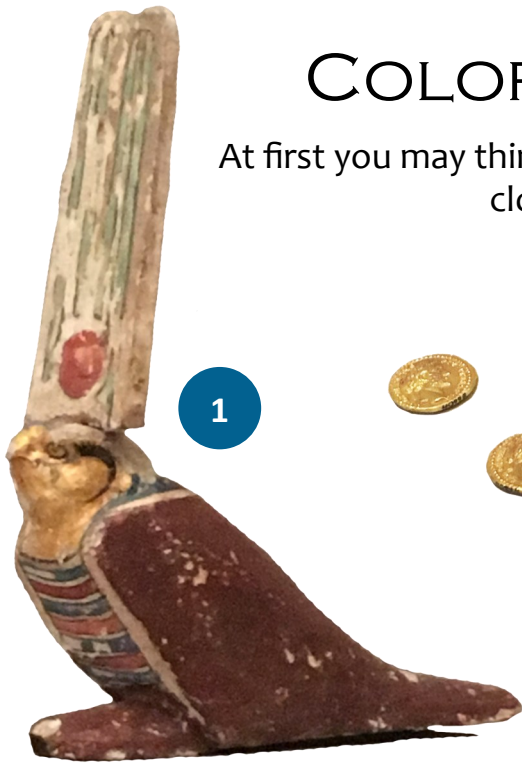

COLOR IN THE KELSEY MUSEUM

At first you may think the artifacts at the Kelsey are pretty plain. But look closer. People in the past loved color as much as we do!

What colors do you see most often in the museum?

Ground Floor

Once you start looking, you will see so much color in the museum!

Second Floor

Which part of the museum do you think has the most colorful artifacts?

What are your favorite colorful artifacts in the Kelsey Museum?

Red

Orange

Yellow

Green

Blue

Purple