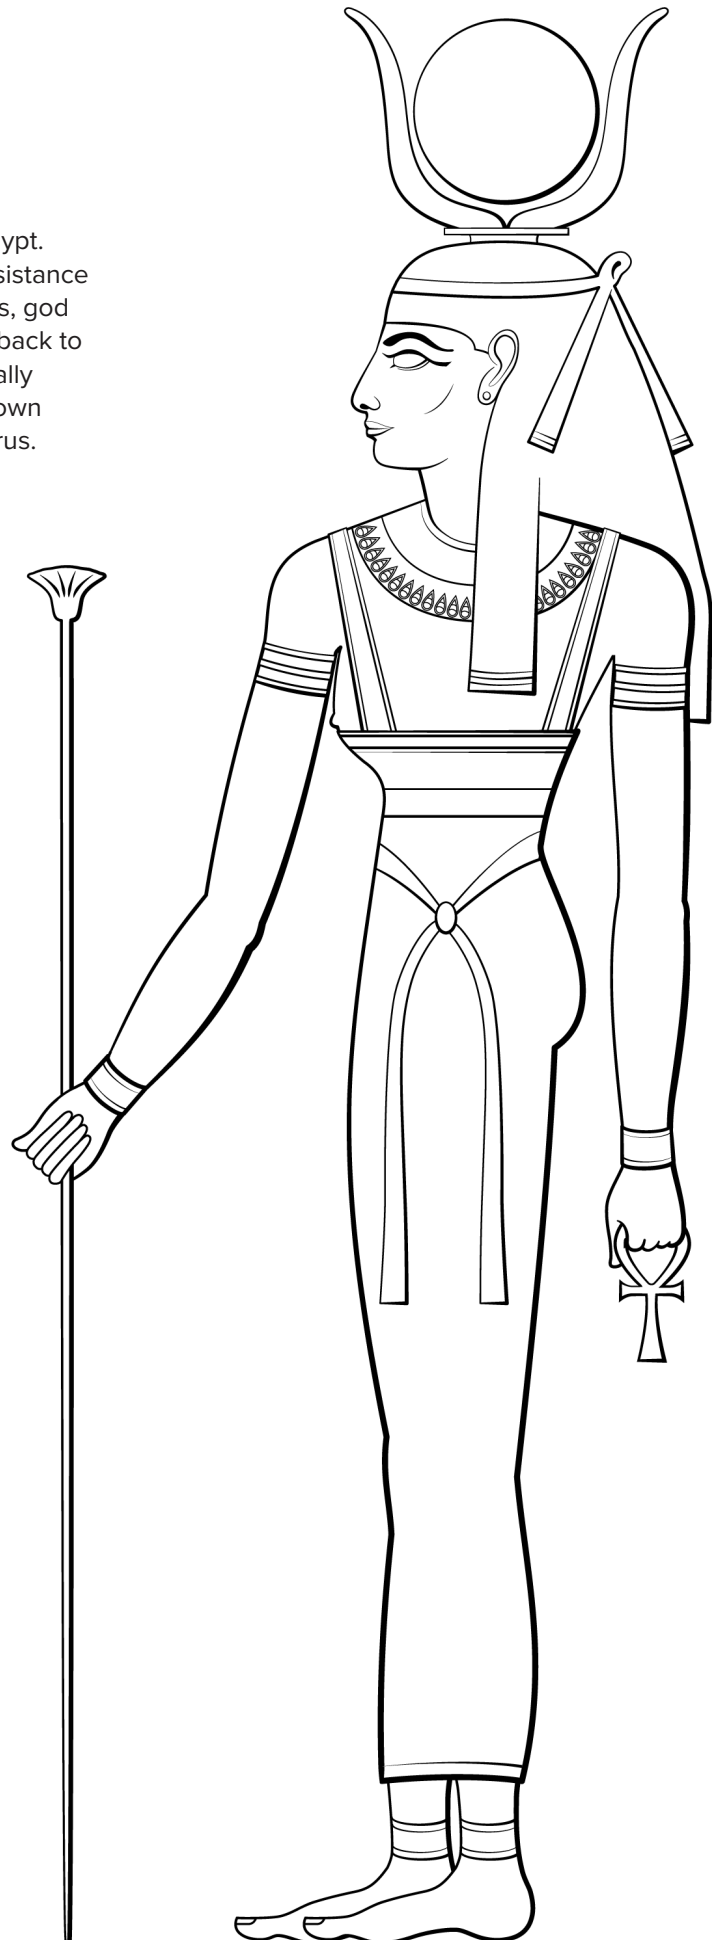

## Isis

Isis was an important goddess in Kush and in Egypt. She was a magical healer who also provided assistance to the dead. She was the sister and wife of Osiris, god of the Egyptian underworld, whom she brought back to life after he was killed by his brother. She is usually depicted as a woman wearing a solar disk as crown and is often shown nursing her son, the god Horus.